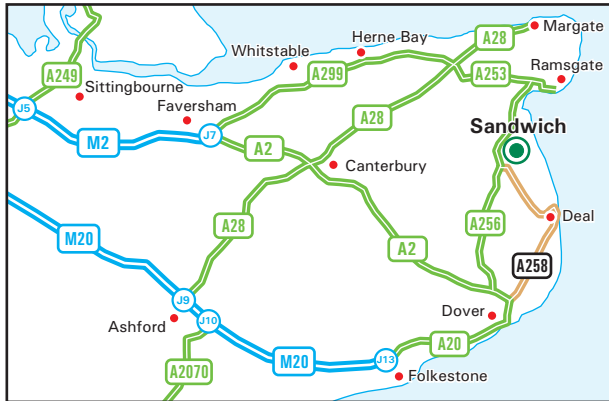

Discovery Park, Innovation House
Floor 2, Room 20
Ramsgate Road, Sandwich, Kent CT13 9FF

Tel: +44 (0)330 124 1399
enquiries@krestonreeves.com
www.krestonreeves.com

From Canterbury

- Leave Canterbury via the A257 towards Sandwich.
- Continue to the roundabout junction with the A256 Sandwich by-pass and take the first exit onto Sandwich by-pass.
- At the next roundabout take the second exit onto Monk's Way.
- * Then, take the second exit onto Innovation Way.
- Follow the signs to visitor parking, which will be found on the left.

From Dover

- Leave Dover via the A2 towards Canterbury.
- Take the slip road exit at the junction with the A256 to join the A256 towards Sandwich.
- Continue to the roundabout junction with the A256 and take the first exit onto Sandwich by-pass.
- Continue ahead at the next roundabout.
- Continue from * above.

From Ramsgate

- Leave Ramsgate via the A256 towards Sandwich.
- Continue to the roundabout junction at the start of Sandwich by-pass, going across the roundabout to stay on the by-pass.
- At the next roundabout, take the second exit onto the by-pass.
- Then, take the first exit onto Innovation Way.
- Follow the signs to visitor parking, which will be found on the left.