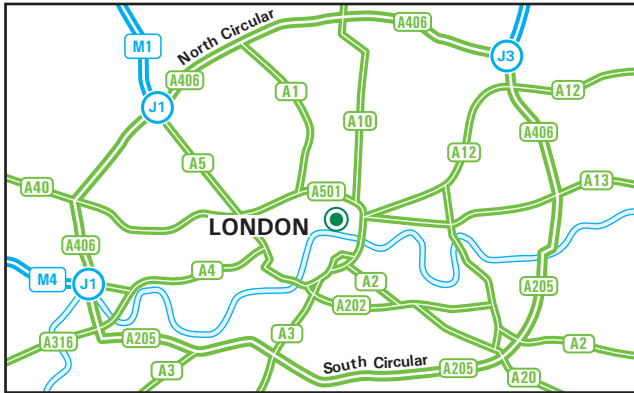

2nd Floor 168 Shoreditch High Street
London E1 6RA

Tel: 033012 41399 Fax: 020 7382 1821

enquiries@krestonreeves.com
www.krestonreeves.com

- By Underground, Overground and National Rail Shoreditch High Street (Overground)**
- At the station, exit north towards Bethnal Green Road (A1209).
 - Turn left and walk past Box Park until you get to the junction, turn right to head north up the A10.
 - Continue walking for a short while and we are situated on the left-hand side.
- Liverpool Street Station (Central, Circle, Hammersmith & City, Metropolitan, Overground, Stansted Express, TfL Rail, c2c and Greater Anglia)**
- Exit Liverpool Street onto the A10 Bishopsgate, turn left.
 - Walk for approximately 10 minutes and go directly across the junction with Great Eastern Street and Commercial Street (A1202)
 - Continue walking for a short while and we are situated on the left-hand side.
- Old Street (Northern, Great Northern)**
- Exit Old Street via Exit 1 onto Old Street (A5201), passing the inmarsat building and the Golden Bee bar.
 - Continue on the road that becomes Great Easter Street.
 - Continue for a short while and turn right to continue down New Inn Yard until you see the convenience store, we are on the left.
- By Bus**
- Bus services 26, 149, 242, stop directly outside our office at the Bethan Green Road (Stop L) and bus services 26, 35, 47, 78, 149, 242 opposite our office at the Shoreditch High Street Station (Stop N).
- The entrance to our office is to the right of the WEEKDAY store, before the outdoor car park.
 - For bus or tube information visit www.tfl.gov.uk/plan-a-journey
 - Nearest car park: Euro Car Park Shoreditch is located next to our office.
 - Please note: We are situated outside the Congestion Zone but within the ULEZ zone.