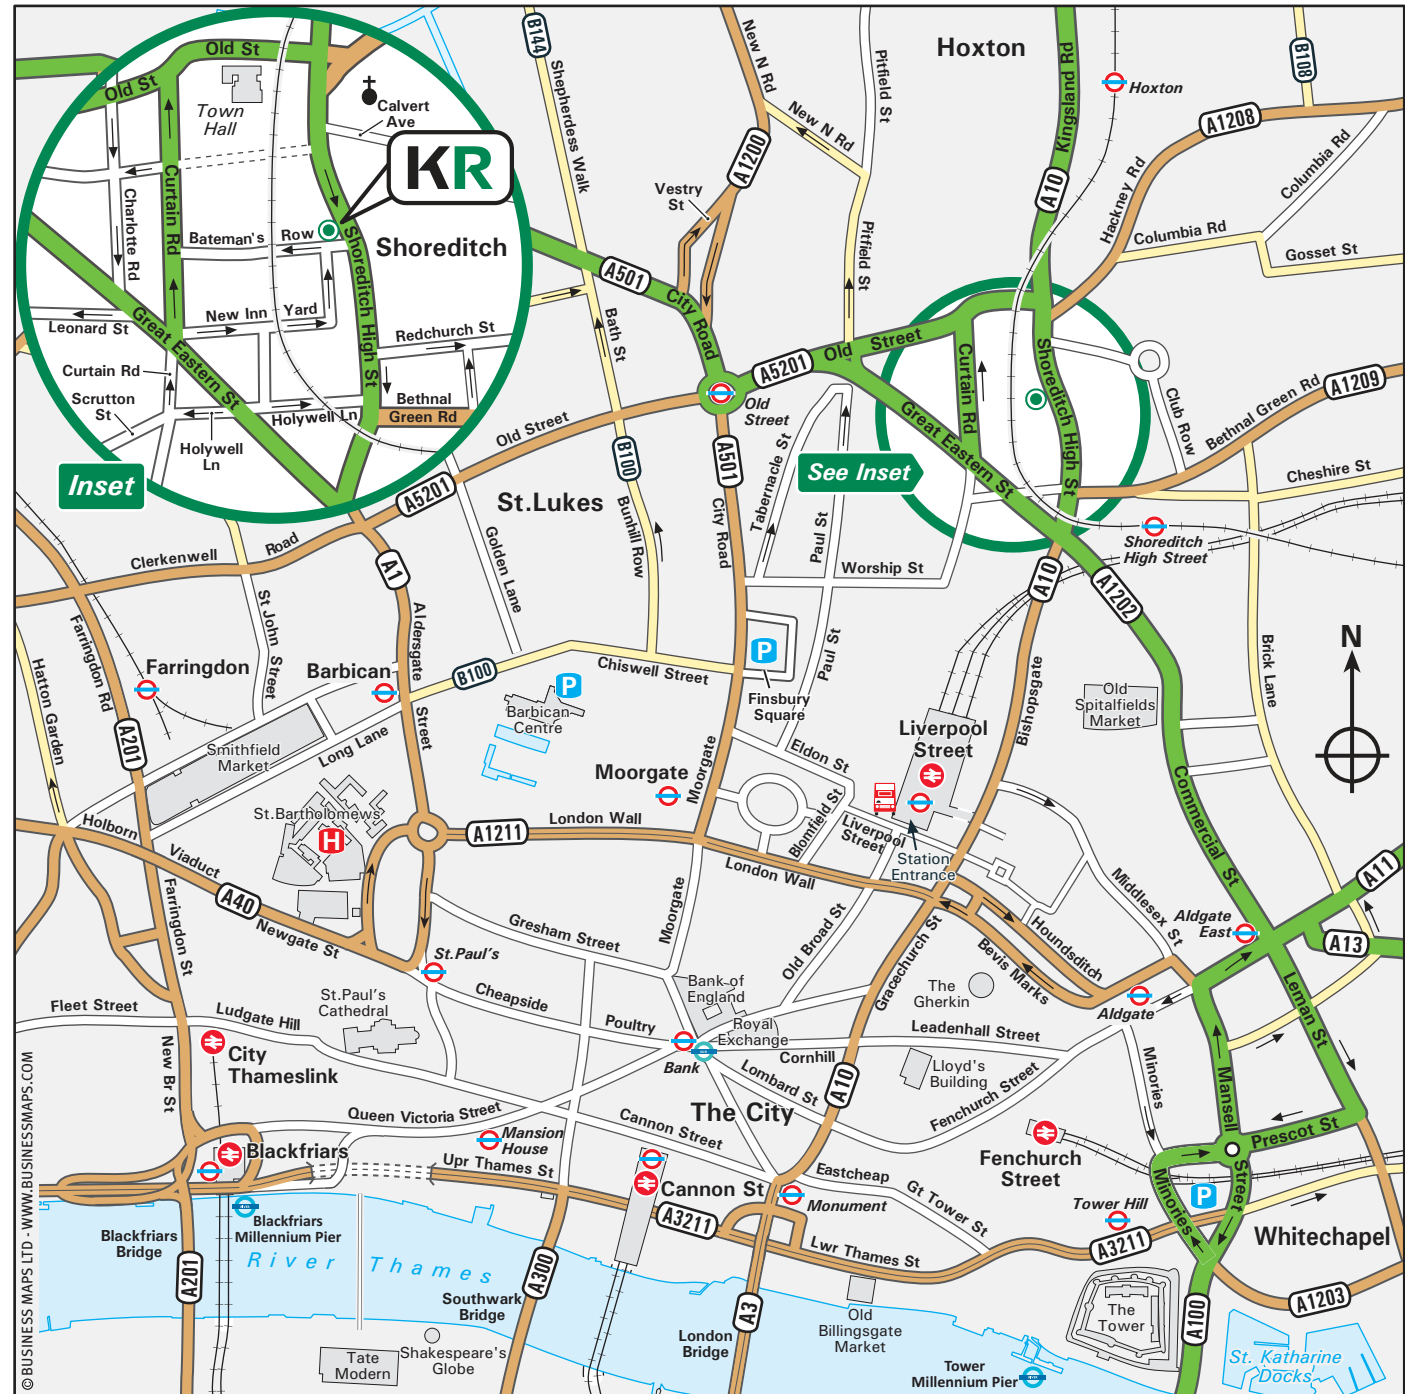

2nd Floor 168 Shoreditch High Street
London E1 6RA

Tel: 033012 41399 Fax: 020 7382 1821

enquiries@krestonreeves.com
www.krestonreeves.com

- By Underground, Overground and National Rail Shoreditch High Street (Overground)**
- At the station, exit north towards Bethnal Green Road (A1209).
 - Turn left and walk past Box Park until you get to the junction, turn right to head north up the A10.
 - Continue walking for a short while and we are situated on the left-hand side.
- Liverpool Street Station (Central, Circle, Hammersmith & City, Metropolitan, Overground, Stansted Express, TfL Rail, c2c and Greater Anglia)**
- Exit Liverpool Street onto the A10 Bishopsgate, turn left.
 - Walk for approximately 10 minutes and go directly across the junction with Great Eastern Street and Commercial Street (A1202)
 - Continue walking for a short while and we are situated on the left-hand side.
- Old Street (Northern, Great Northern)**
- Exit Old Street via Exit 1 onto Old Street (A5201), passing the inmarsat building and the Golden Bee bar.
 - Continue on the road that becomes Great Easter Street.
 - Continue for a short while and turn right to continue down New Inn Yard until you see the convenience store, we are on the left.
- By Bus**
- Bus services 26, 149, 242, stop directly outside our office at the Bethan Green Road (Stop L) and bus services 26, 35, 47, 78, 149, 242 opposite our office at the Shoreditch High Street Station (Stop N).
- The entrance to our office is to the right of the WEEKDAY store, before the outdoor car park.
 - For bus or tube information visit www.tfl.gov.uk/plan-a-journey
 - Nearest car park: Euro Car Park Shoreditch is located next to our office.
 - Please note: We are situated outside the Congestion Zone but within the ULEZ zone.